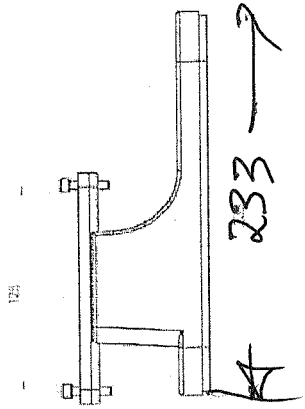

Item No.	Number	Name	Qty.	Note
1	MYPM00142	RV Bracket	1	
2	APF002043	RV Lower Pad	1	
3	APF002051	RV Rubber Spacer	1	
4	MF8000123	Footrest Cap Bolt M5x20 ER912	2	
5	MF8000124	F. Hd Rivet Supp. M5x20 ER912	2	
6	APF002024	RV Leg - RSDIA	1	

DHC000014_RA_RV_Leg Assy