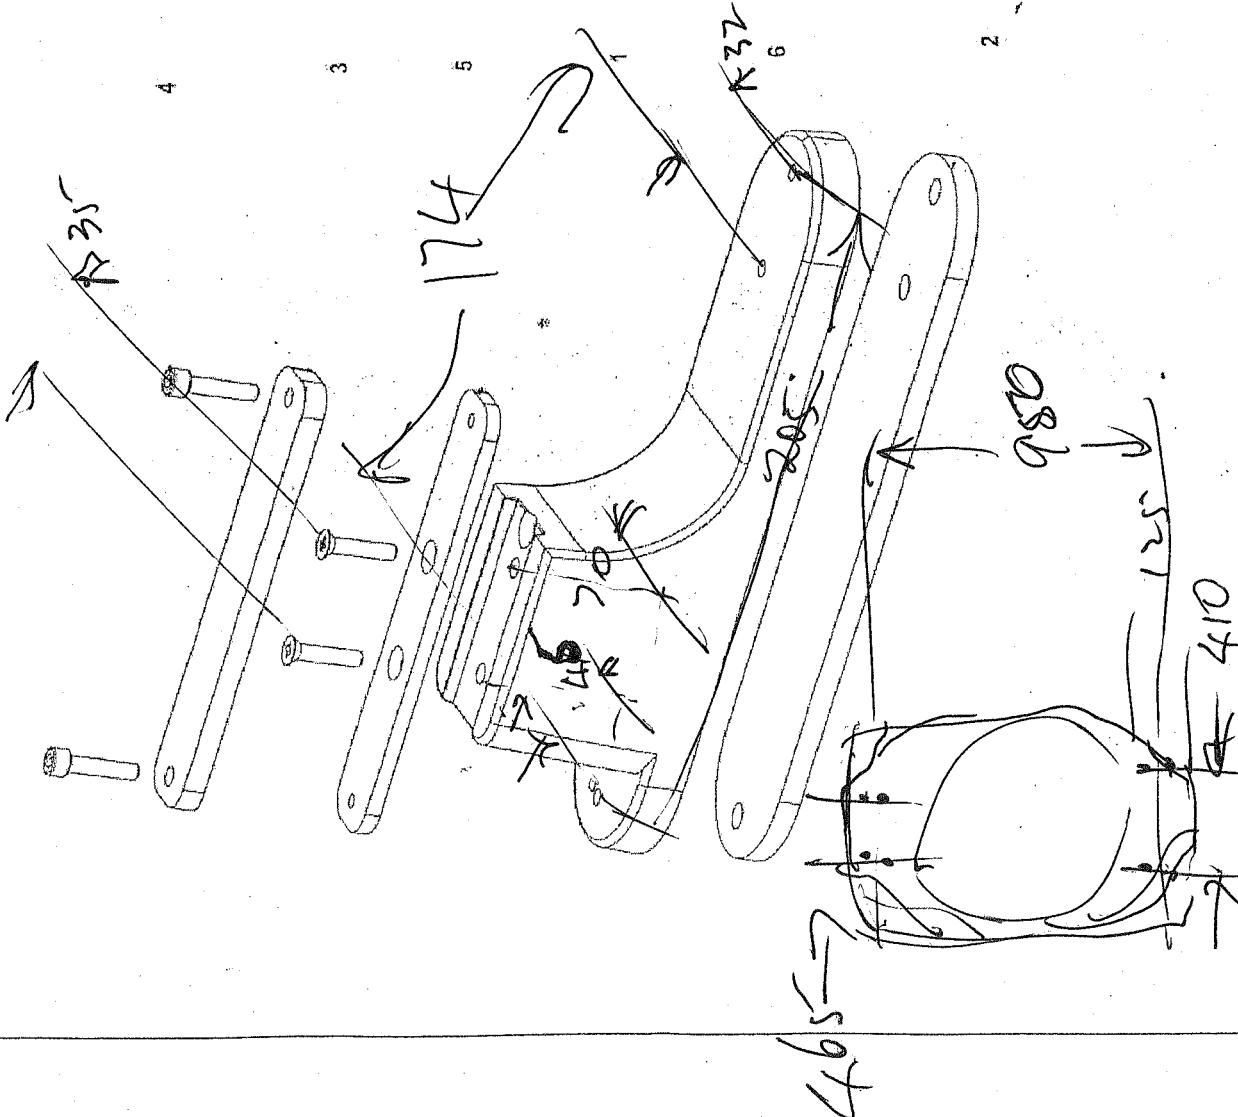

Item No.	Number	Name	Qty.	Note
1	MYPM00142	RV Bracket	1	
2	APF002043	RV Lower Pad	1	
3	APF002051	RV Rubber Spacer	1	
4	MF8000123	Footrest Cap Bolt M5x20 ER912	2	
5	MF8000124	F. Hd Rivet Supp. M5x20 ER912	2	
6	APF002024	RV Leg - RSDIA	1	

DHC000014_RA_RV_Leg Assy